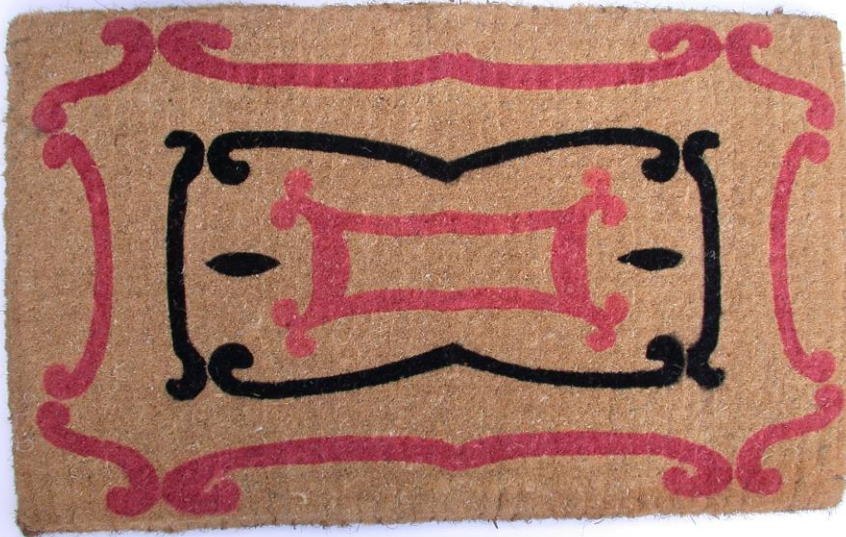

TEA

TURMERIC

TEAK

COIR PITH

etc.

STENCILLED COIR DOOR MATS USING NATURAL DYES

CORRIDOR MATS MADE OUT OF COIR YARN DYED WITH NATURAL DYE STUFFS.

Coir Geotextiles