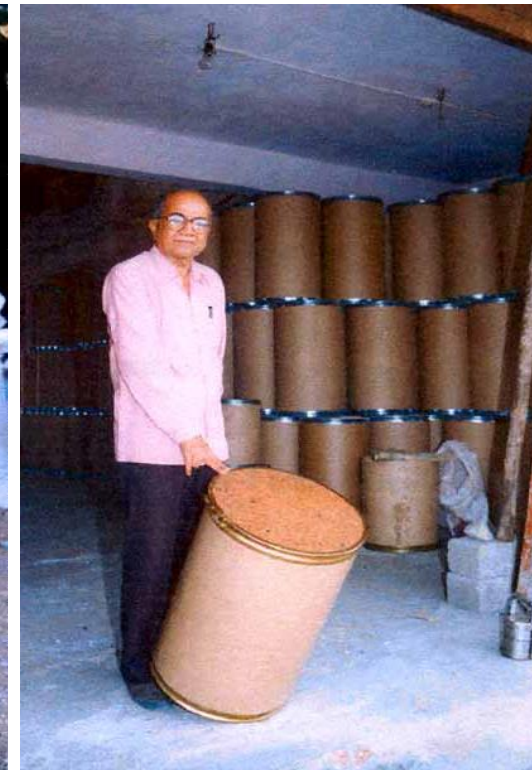

Coir Composite Board lids for Fibre drums *(replacement of plywood)*