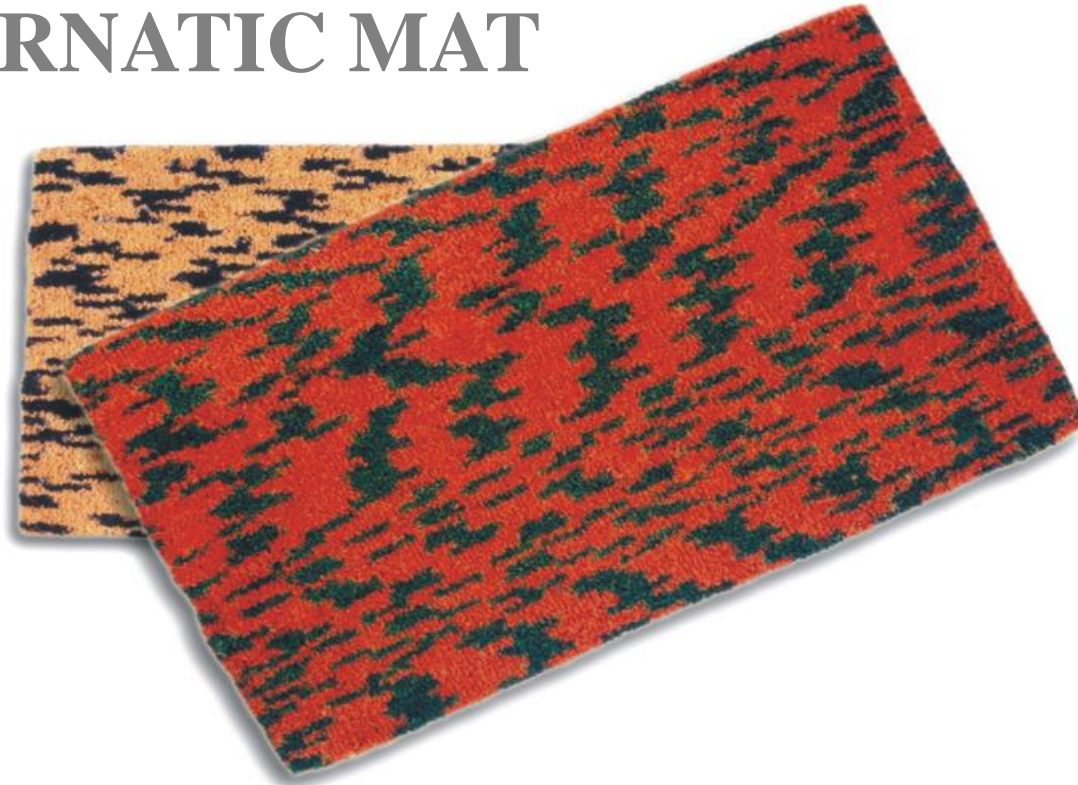

RUBBER MOULDED MAT

Coir mats formed by the bonding to the compounded rubber sheet base by vulcanising process. The brush portion of the mats are embedded over the rubber sheets and designs are produced on the surface of the mats. These mats are more durable than ordinary coir door mats. It is a wise and artistic combination of rubber and coir. Available in different size and shapes.

PVC TUFTED MAT

The brush pile of the mat is formed by tufting of coir yarn over PVC base using automatic device. Mats with varying brush pile can be produced and the mats can be cut into any shape, size and in rolls are used as wall to wall carpeting material. Available in any shapes, any design both flocking and stencil printed.

CARNATIC MAT

Carnatic mats are the special variety of creel mats having jute twine slack chains. These are comparatively light weight mats and smoother than other types of creel mats. The most common designs applied to Carnatic mats are bi-colour jaspe, bi-colour mottled and solid colored. Stencil printing can also be applied.

ROPE MAT

These are mats made out of coir rope with fancy patterns, produced on boards fixed with guide rods. Mats in the natural colour of the raw materials, solids shades and also with coir rope of multicoloured strands are available in this variety. Rope mat named “Lovers’ knots’ is the most popular variety.