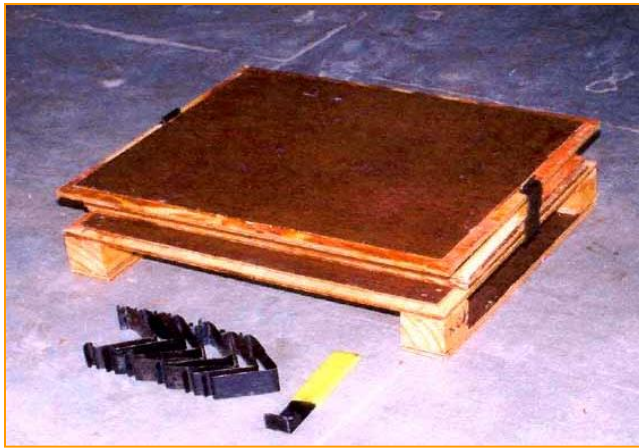

Coir Composite Board
For making
Collapsible boxes
(replacement of plywood)