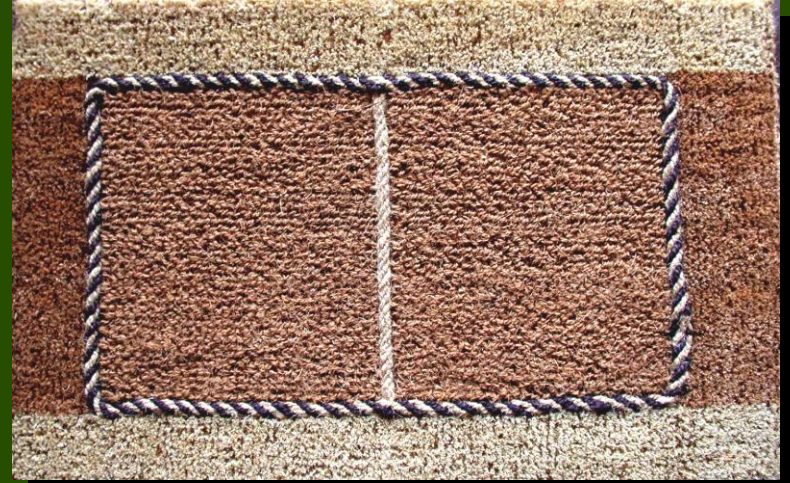

**DOOR MATS MADE OF COIR
BLENDED WITH
OTHER NATURAL FIBRES**