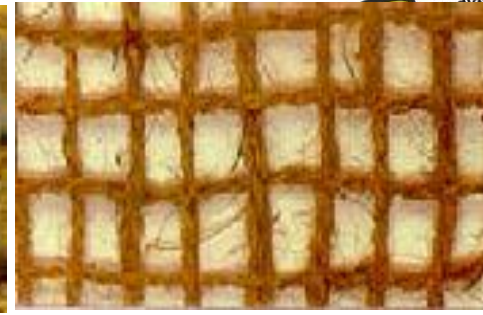

DEVELOPED NATURAL DYES FOR COLOURING COIR FROM

HENNA

NUTMEG

CINNAMON

CURCUMA

RED SANDAL

ONION

MARYGOLD

TEA

TURMERIC

TEAK

COIR PITH

etc.

STENCILLED COIR DOOR MATS USING NATURAL DYES

CORRIDOR MATS MADE OUT OF COIR YARN DYED WITH NATURAL DYE STUFFS.

Coir Geotextiles

are mainly used in soil
Erosion control and soil
Bio engineering projects.

Coir Geotextiles, are basically classified into two categories ie; Woven and Non woven. Woven varieties are commonly made in handlooms.