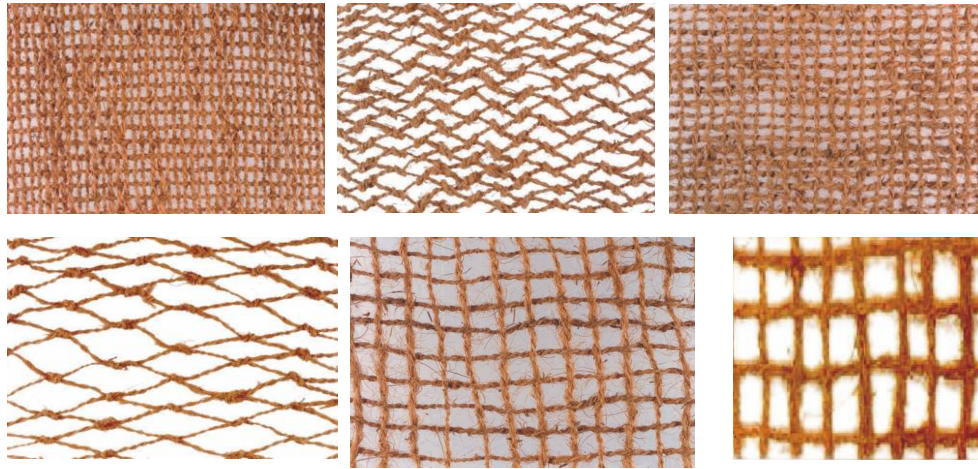

**DOOR MATS MADE OF COIR
BLENDED WITH
OTHER NATURAL FIBRES**

Chicknets made of blended coir yarn

CURCUMA

NUTMEG

COFFEE

MARYGOLD

HENNA

ONION

DEVELOPED NATURAL DYES FOR COLOURING COIR FROM

HENNA

NUTMEG

CINNAMON

CURCUMA

RED SANDAL

ONION

MARYGOLD

TEA

TURMERIC

TEAK

COIR PITH

etc.

STENCILLED COIR DOOR MATS USING NATURAL DYES

CORRIDOR MATS MADE OUT OF COIR YARN DYED WITH NATURAL DYE STUFFS.

Coir Geotextiles

are mainly used in soil
Erosion control and soil
Bio engineering projects.

Coir Geotextiles, are basically classified into two categories ie; Woven and Non woven. Woven varieties are commonly made in handlooms.