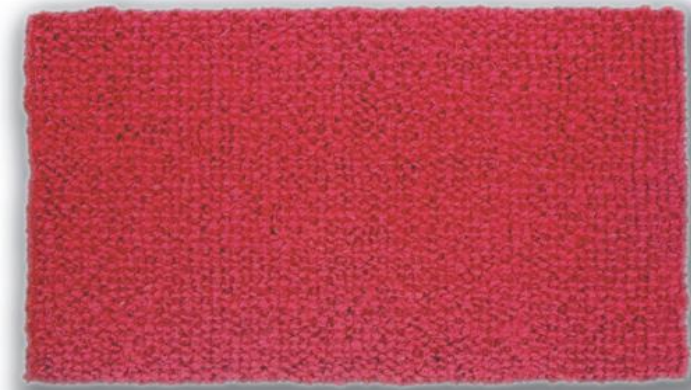

LOOP MAT

The coir loops are formed on the base structure of the mats and it is an uncut pile mats. The loops on the mats are formed out of hard twisted variety yarn in order to withstand the brushing during the use. These mats are available in fancy solid colours, tiles and stripes.